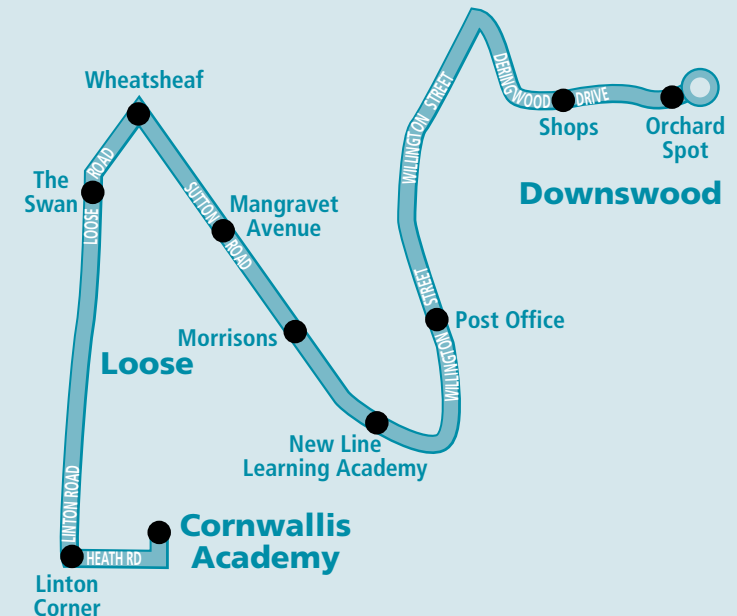

Route: **Maidstone Hospital**, Hermitage Lane, **Barming Heath**, Heath Road, Beverley Road, Tonbridge Road, Farleigh Lane, Gatland Lane, Fant Lane, Hackney Road, Upper Fant Road, Bower Lane, Douglas Road, Charles Street, Reginald Road, Westree Road, Terrace Road, London Road, Rocky Hill, St. Peter's Bridge, Fairmeadow, High Street, **Maidstone**, **Queen's Monument**, King Street, Albion Place, Andrew Broughton Way, Ashford Road (return King Street, High Street, Broadway, Tonbridge Road), Lord Romney's Hill, Ashford Road, Spot Lane, Royston Road, **Madginford**, Madginford Road, Egremont Road, Lambourne Road, Madginford Road, Willington Street, **Downswood**, **Deringwood Drive**, Roundabout.

Downswood — Sutton Road — Cornwallis Academy **64**

Schooldays Only

Downswood , Deringwood Drive	0750
Willington Street, Greenfields	0755
Willington Street , Post Office	0758
Sutton Road, Mangravet Avenue	0805
Loose Road, Wheatsheaf	0810
Loose, Walnut Tree	0816
Cornwallis Academy	0824

NOTES

- The afternoon service will not stop to set down passengers before Sutton Road (Mangravet Avenue).

64

Downswood to Cornwallis Academy

Commuting To London? Then Go By

Maidstone • London express

Direct Coaches From Madginford, Downswood, Grove Green and Vinters Park

Coaches return from London to the Bearsted area at the following times:

Mondays to Fridays

	Service No:	781	784	781
Victoria , Bulleid Way (The Colonnades), Stop 4		1600	1710	1815
Victoria , Bressenden Place, opp. The Stag		1607	1717	1820
Parliament Square , Victoria Street, Stop S		1612	1722	1824
Embankment , Tube Station, Stop 40B		1617	1727	1827
Temple , Tube Station		1619	1729	1829
Blackfriars , opp. Rail Station		1623	1733	1833
Cannon Street Station , opp. Rail Station		1626	1736	1836
London Bridge , Tooley Street, Hay's Galleria		1630	1740	1840